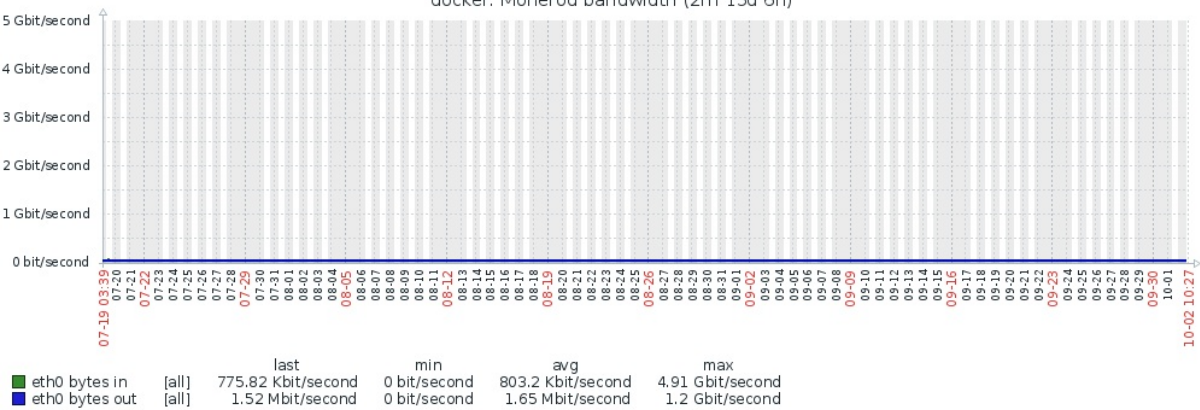

Screens

Screens

Edit screen

All screens / LinuxTribe BlockChain Monero

Filter

Zoom: 5m 15m 30m 1h 2h 3h 6h 12h 1d 3d 7d 14d 1m 3m 6m 1y All

2018-07-19 03:39 - 2018-10-02 10:28 (now!)

« 1y 6m 1m 7d 1d 12h 1h 5m | 5m 1h 12h 1d 7d 1m 6m 1y » 2m 15d 6h 48m fixed

docker: Monerod cpu memory (2m 15d 6h)

docker: Monerod disk io (2m 15d 6h)

docker: Monerod bandwidth (2m 15d 6h)

docker: Monerod peers (2m 15d 6h)

	last	min	avg	max
peers in	[all] 65 peer	0 peer	60.76 peer	134 peer
peers out	[all] 7 peer	0 peer	7.32 peer	17 peer
peers in closewait	[all] 0 peer	0 peer	0.0331 peer	88 peer
peers in established	[all] 64.5 peer	0 peer	60.24 peer	132 peer
peers in syn	[all] 0 peer	0 peer	0 peer	2 peer
peers out closewait	[all] 0 peer	0 peer	0.0039 peer	7 peer
peers out established	[all] 7 peer	0 peer	7.23 peer	11 peer
peers out syn	[all] 0 peer	0 peer	0 peer	0 peer

docker: Monerod sync (2m 15d 6h)

	last	min	avg	max
sync progress	[max] 100 %	97.8 %	99.97 %	100 %