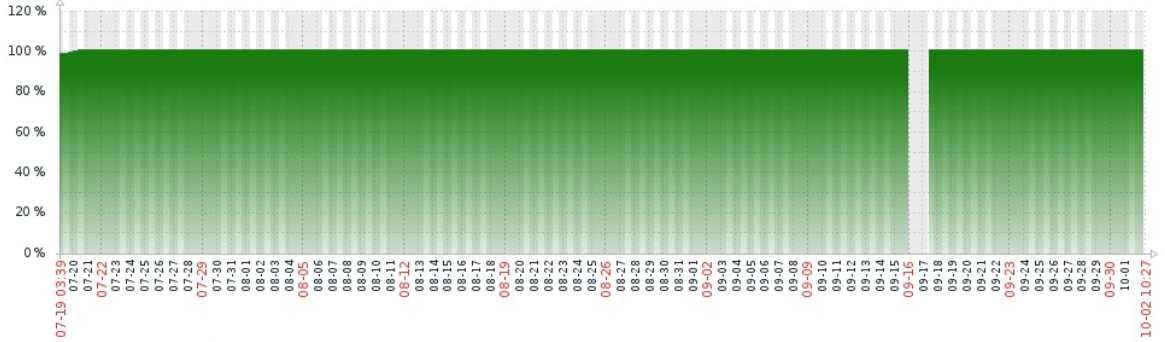

Screens

Screens

Edit screen

All screens / LinuxTribe BlockChain Monero

Filter

Zoom: 5m 15m 30m 1h 2h 3h 6h 12h 1d 3d 7d 14d 1m 3m 6m 1y All

2018-07-19 03:39 - 2018-10-02 10:28 (now!)

« 1y 6m 1m 7d 1d 12h 1h 5m | 5m 1h 12h 1d 7d 1m 6m 1y » 2m 15d 6h 48m fixed

docker: Monerod cpu memory (2m 15d 6h)

docker: Monerod disk io (2m 15d 6h)

docker: Monerod bandwidth (2m 15d 6h)

docker: Monerod peers (2m 15d 6h)

	last	min	avg	max
peers in	[all] 65 peer	0 peer	60.76 peer	134 peer
peers out	[all] 7 peer	0 peer	7.32 peer	17 peer
peers in closewait	[all] 0 peer	0 peer	0.0331 peer	88 peer
peers in established	[all] 64.5 peer	0 peer	60.24 peer	132 peer
peers in syn	[all] 0 peer	0 peer	0 peer	2 peer
peers out closewait	[all] 0 peer	0 peer	0.0039 peer	7 peer
peers out established	[all] 7 peer	0 peer	7.23 peer	11 peer
peers out syn	[all] 0 peer	0 peer	0 peer	0 peer

docker: Monerod sync (2m 15d 6h)

	last	min	avg	max
sync progress	[max] 100 %	97.8 %	99.97 %	100 %