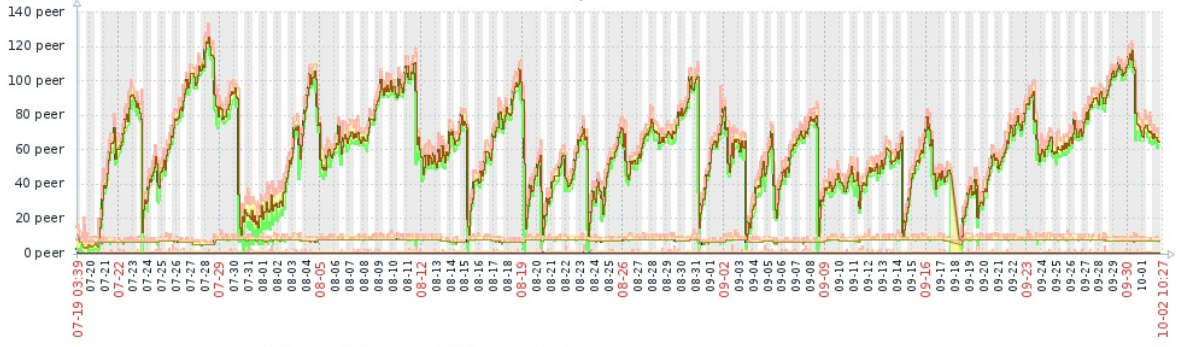

Screens

Screens

Edit screen

All screens / LinuxTribe BlockChain Monero

Filter

Zoom: 5m 15m 30m 1h 2h 3h 6h 12h 1d 3d 7d 14d 1m 3m 6m 1y All

2018-07-19 03:39 - 2018-10-02 10:28 (now!)

« 1y 6m 1m 7d 1d 12h 1h 5m | 5m 1h 12h 1d 7d 1m 6m 1y » 2m 15d 6h 48m fixed

docker: Monerod cpu memory (2m 15d 6h)

docker: Monerod disk io (2m 15d 6h)

docker: Monerod bandwidth (2m 15d 6h)

docker: Monerod peers (2m 15d 6h)

	last	min	avg	max
peers in	[all] 65 peer	0 peer	60.76 peer	134 peer
peers out	[all] 7 peer	0 peer	7.32 peer	17 peer
peers in closewait	[all] 0 peer	0 peer	0.0331 peer	88 peer
peers in established	[all] 64.5 peer	0 peer	60.24 peer	132 peer
peers in syn	[all] 0 peer	0 peer	0 peer	2 peer
peers out closewait	[all] 0 peer	0 peer	0.0039 peer	7 peer
peers out established	[all] 7 peer	0 peer	7.23 peer	11 peer
peers out syn	[all] 0 peer	0 peer	0 peer	0 peer

docker: Monerod sync (2m 15d 6h)

	last	min	avg	max
sync progress	[max] 100 %	97.8 %	99.97 %	100 %