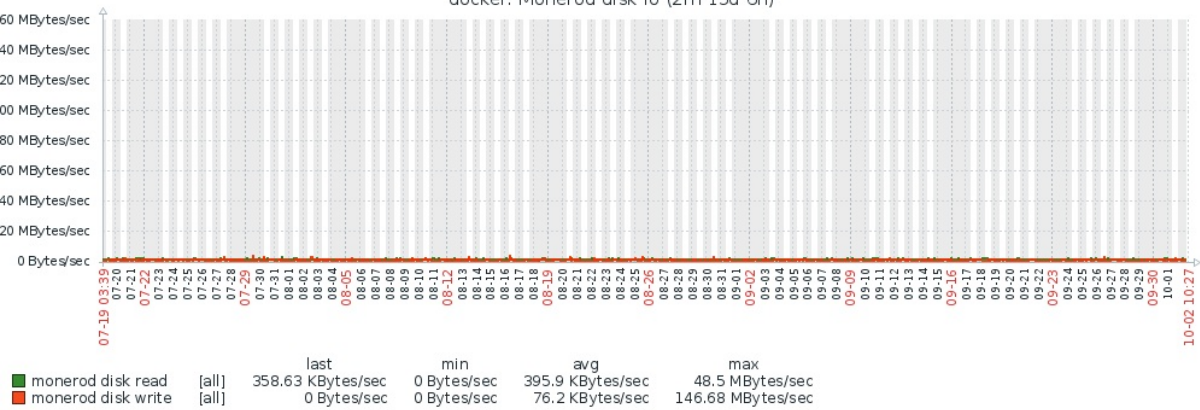

Screens

Screens

Edit screen

All screens / LinuxTribe BlockChain Monero

Filter

Zoom: 5m 15m 30m 1h 2h 3h 6h 12h 1d 3d 7d 14d 1m 3m 6m 1y All

2018-07-19 03:39 - 2018-10-02 10:28 (now!)

« 1y 6m 1m 7d 1d 12h 1h 5m | 5m 1h 12h 1d 7d 1m 6m 1y » 2m 15d 6h 48m fixed

docker: Monerod cpu memory (2m 15d 6h)

docker: Monerod disk io (2m 15d 6h)

docker: Monerod bandwidth (2m 15d 6h)

docker: Monerod peers (2m 15d 6h)

	last	min	avg	max
peers in	[all] 65 peer	0 peer	60.76 peer	134 peer
peers out	[all] 7 peer	0 peer	7.32 peer	17 peer
peers in closewait	[all] 0 peer	0 peer	0.0331 peer	88 peer
peers in established	[all] 64.5 peer	0 peer	60.24 peer	132 peer
peers in syn	[all] 0 peer	0 peer	0 peer	2 peer
peers out closewait	[all] 0 peer	0 peer	0.0039 peer	7 peer
peers out established	[all] 7 peer	0 peer	7.23 peer	11 peer
peers out syn	[all] 0 peer	0 peer	0 peer	0 peer

docker: Monerod sync (2m 15d 6h)

	last	min	avg	max
sync progress	[max] 100 %	97.8 %	99.97 %	100 %