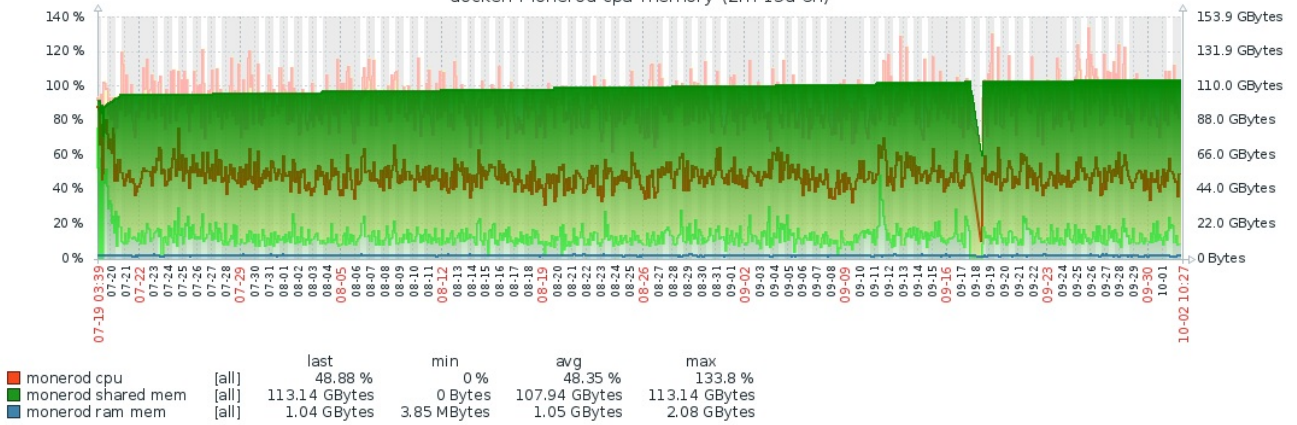

Screens

Screens

Edit screen

All screens / LinuxTribe BlockChain Monero

Filter

Zoom: 5m 15m 30m 1h 2h 3h 6h 12h 1d 3d 7d 14d 1m 3m 6m 1y All

2018-07-19 03:39 - 2018-10-02 10:28 (now!)

« 1y 6m 1m 7d 1d 12h 1h 5m | 5m 1h 12h 1d 7d 1m 6m 1y » 2m 15d 6h 48m fixed

docker: Monerod cpu memory (2m 15d 6h)

docker: Monerod disk io (2m 15d 6h)

docker: Monerod bandwidth (2m 15d 6h)

docker: Monerod peers (2m 15d 6h)

	last	min	avg	max
peers in	[all] 65 peer	0 peer	60.76 peer	134 peer
peers out	[all] 7 peer	0 peer	7.32 peer	17 peer
peers in closewait	[all] 0 peer	0 peer	0.0331 peer	88 peer
peers in established	[all] 64.5 peer	0 peer	60.24 peer	132 peer
peers in syn	[all] 0 peer	0 peer	0 peer	2 peer
peers out closewait	[all] 0 peer	0 peer	0.0039 peer	7 peer
peers out established	[all] 7 peer	0 peer	7.23 peer	11 peer
peers out syn	[all] 0 peer	0 peer	0 peer	0 peer

docker: Monerod sync (2m 15d 6h)

	last	min	avg	max
sync progress	[max] 100 %	97.8 %	99.97 %	100 %