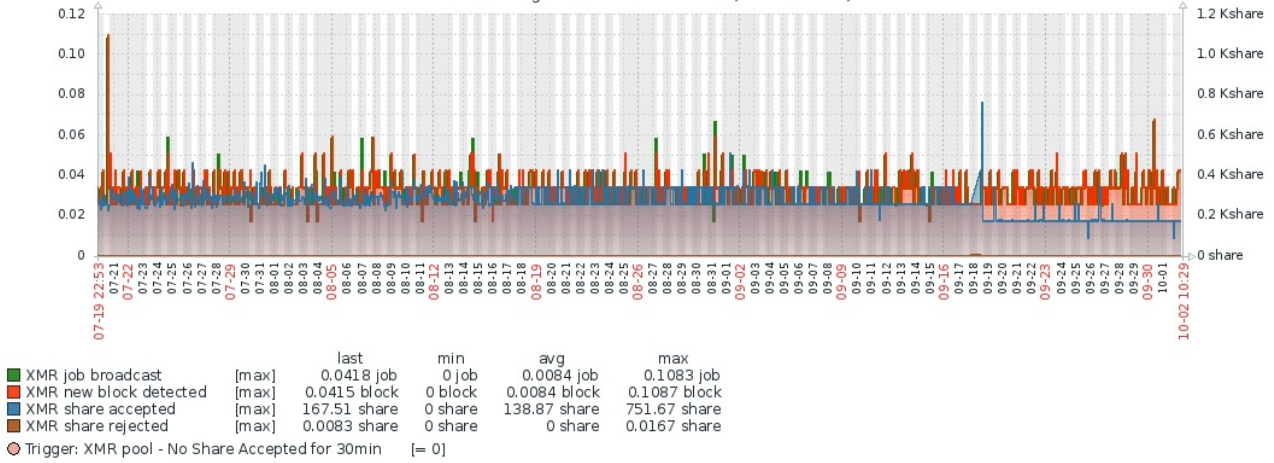

Screens

Screens

Edit screen

All screens / LinuxTribe BlockChain Miningcore

Filter

Zoom: 5m 15m 30m 1h 2h 3h 6h 12h 1d 3d 7d 14d 1m 3m 6m 1y All

2018-07-19 22:53 - 2018-10-02 10:29 (now!)

« 1y 6m 1m 7d 1d 12h 1h 5m | 5m 1h 12h 1d 7d 1m 6m 1y » 2m 14d 11h 35m fixed

orion: Miningcore cpu memory (2m 14d 11h)

orion: Miningcore bandwidth (2m 14d 11h)

orion: Miningcore LTC Dashboard (2m 14d 11h)

orion: Miningcore XMR Dashboard (2m 14d 11h)

orion: Miningcore VTC Dashboard (2m 14d 11h)

orion: Miningcore BTC Dashboard (2m 14d 11h)