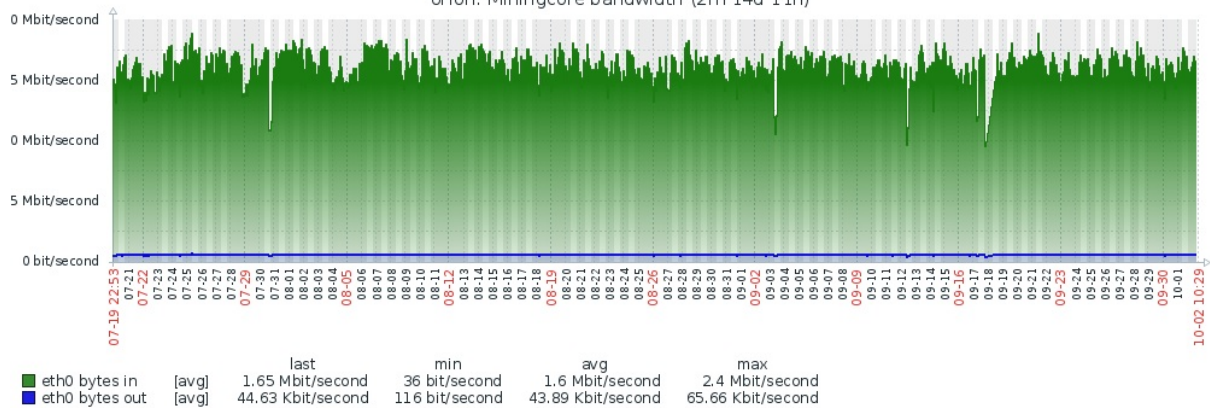

Screens

Screens

Edit screen

All screens / LinuxTribe BlockChain Miningcore

Filter

Zoom: 5m 15m 30m 1h 2h 3h 6h 12h 1d 3d 7d 14d 1m 3m 6m 1y All

2018-07-19 22:53 - 2018-10-02 10:29 (now!)

« 1y 6m 1m 7d 1d 12h 1h 5m | 5m 1h 12h 1d 7d 1m 6m 1y » 2m 14d 11h 35m fixed

orion: Miningcore cpu memory (2m 14d 11h)

orion: Miningcore bandwidth (2m 14d 11h)

orion: Miningcore LTC Dashboard (2m 14d 11h)

orion: Miningcore XMR Dashboard (2m 14d 11h)

orion: Miningcore VTC Dashboard (2m 14d 11h)