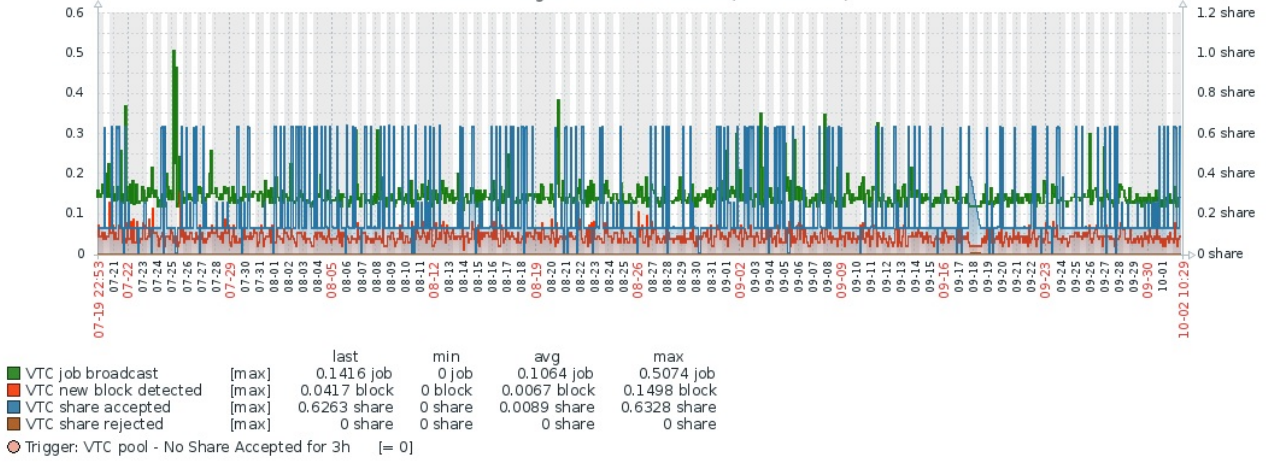

Screens

Screens

Edit screen

All screens / LinuxTribe BlockChain Miningcore

Filter

Zoom: 5m 15m 30m 1h 2h 3h 6h 12h 1d 3d 7d 14d 1m 3m 6m 1y All

2018-07-19 22:53 - 2018-10-02 10:29 (now!)

« 1y 6m 1m 7d 1d 12h 1h 5m | 5m 1h 12h 1d 7d 1m 6m 1y » 2m 14d 11h 35m fixed

orion: Miningcore cpu memory (2m 14d 11h)

orion: Miningcore bandwidth (2m 14d 11h)

orion: Miningcore LTC Dashboard (2m 14d 11h)

orion: Miningcore XMR Dashboard (2m 14d 11h)

orion: Miningcore VTC Dashboard (2m 14d 11h)

orion: Miningcore BTC Dashboard (2m 14d 11h)