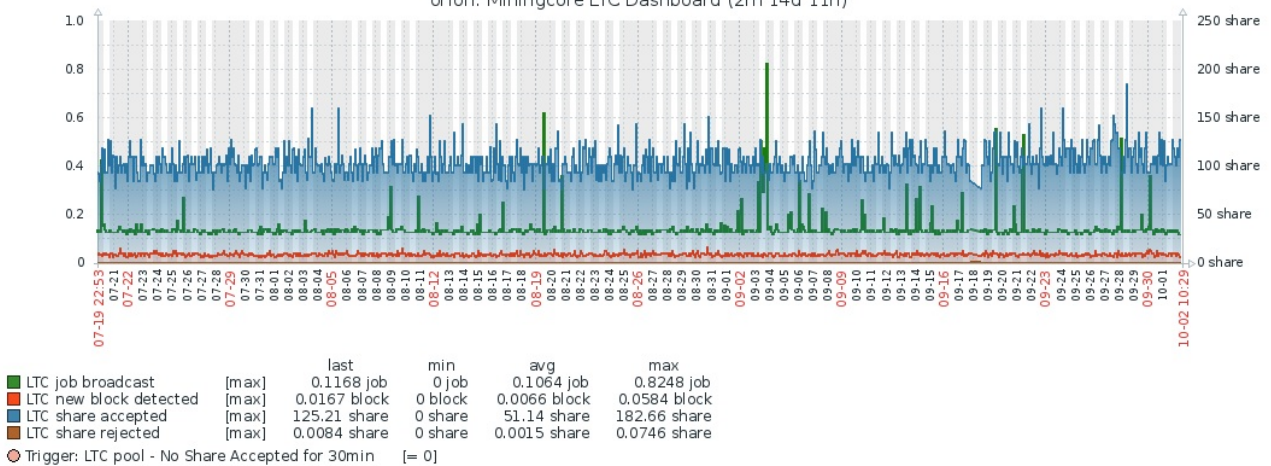

Screens

Screens

Edit screen

All screens / LinuxTribe BlockChain Miningcore

Filter

Zoom: 5m 15m 30m 1h 2h 3h 6h 12h 1d 3d 7d 14d 1m 3m 6m 1y All

2018-07-19 22:53 - 2018-10-02 10:29 (now!)

« 1y 6m 1m 7d 1d 12h 1h 5m | 5m 1h 12h 1d 7d 1m 6m 1y » 2m 14d 11h 35m fixed

orion: Miningcore cpu memory (2m 14d 11h)

orion: Miningcore bandwidth (2m 14d 11h)

orion: Miningcore LTC Dashboard (2m 14d 11h)

orion: Miningcore XMR Dashboard (2m 14d 11h)

orion: Miningcore VTC Dashboard (2m 14d 11h)