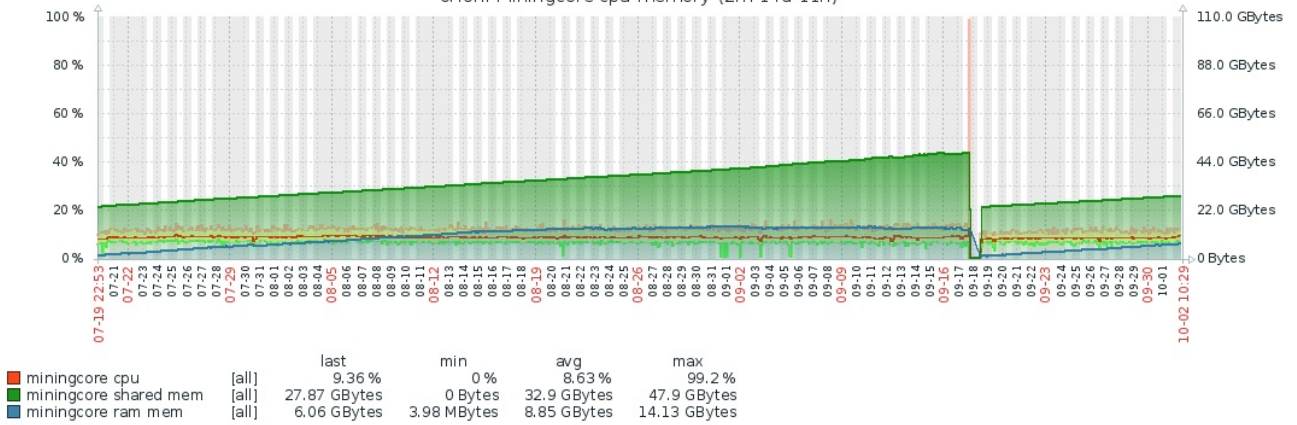

Screens

Screens

Edit screen

All screens / LinuxTribe BlockChain Miningcore

Filter

Zoom: 5m 15m 30m 1h 2h 3h 6h 12h 1d 3d 7d 14d 1m 3m 6m 1y All

2018-07-19 22:53 - 2018-10-02 10:29 (now!)

« 1y 6m 1m 7d 1d 12h 1h 5m | 5m 1h 12h 1d 7d 1m 6m 1y » 2m 14d 11h 35m fixed

orion: Miningcore cpu memory (2m 14d 11h)

orion: Miningcore bandwidth (2m 14d 11h)

orion: Miningcore LTC Dashboard (2m 14d 11h)

orion: Miningcore XMR Dashboard (2m 14d 11h)

orion: Miningcore VTC Dashboard (2m 14d 11h)