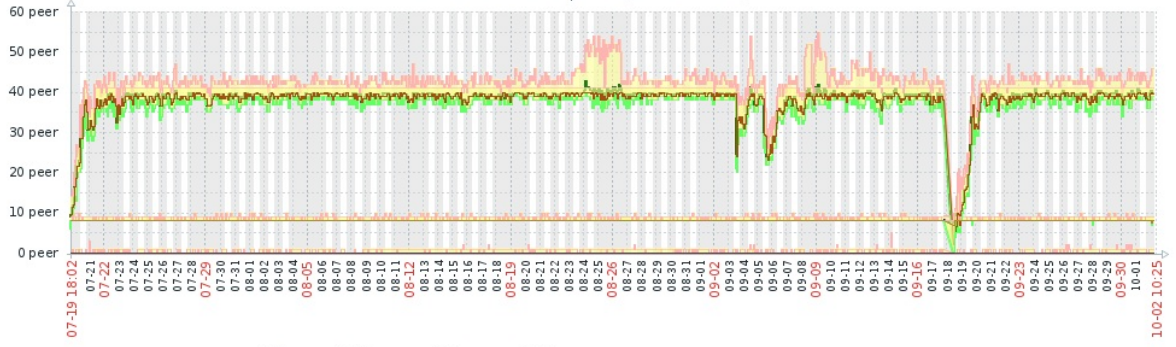

docker: Litecoinind cpu memory (2m 14d 16h)

docker: Litecoinind disk io (2m 14d 16h)

docker: Litecoinind bandwidth (2m 14d 16h)

docker: Litecoinind peers (2m 14d 16h)

	last	min	avg	max
peers in	[all] 40 peer	0 peer	38.14 peer	55 peer
peers out	[all] 8 peer	0 peer	8 peer	10 peer
peers in closewait	[all] 0 peer	0 peer	0 peer	5 peer
peers in established	[all] 39.5 peer	0 peer	37.84 peer	42 peer
peers in syn	[all] 0 peer	0 peer	0 peer	3 peer
peers out closewait	[all] 0 peer	0 peer	0 peer	0 peer
peers out established	[all] 8 peer	0 peer	8 peer	9 peer
peers out syn	[all] 0 peer	0 peer	0 peer	0 peer

docker: Litecoinind sync (2m 14d 16h)

	last	min	avg	max
sync progress	[max] 100 %	99,99 %	100 %	100 %