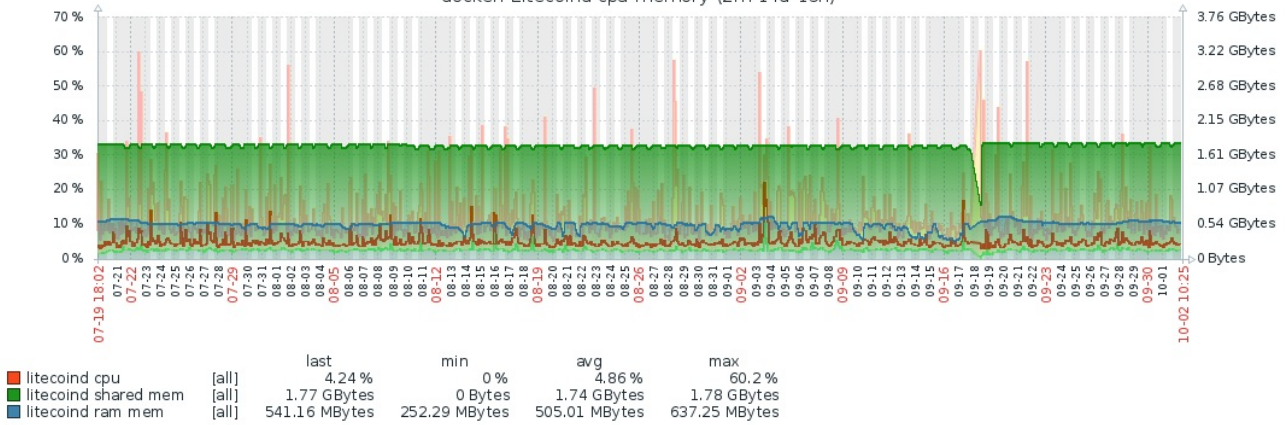

# Screens

Screens

Edit screen

All screens / LinuxTribe BlockChain Litecoin

Filter

Zoom: 5m 15m 30m 1h 2h 3h 6h 12h 1d 3d 7d 14d 1m 3m 6m 1y All

2018-07-19 18:02 - 2018-10-02 10:25 (now!)

Navigation controls: back, forward, and zoom buttons. Time range: « 1y 6m 1m 7d 1d 12h 1h 5m | 5m 1h 12h 1d 7d 1m 6m 1y » 2m 14d 16h 23m fixed

docker: Litecoinind cpu memory (2m 14d 16h)

docker: Litecoinind disk io (2m 14d 16h)

docker: Litecoinind bandwidth (2m 14d 16h)

docker: Litecoinind peers (2m 14d 16h)

	last	min	avg	max
peers in	[all] 40 peer	0 peer	38.14 peer	55 peer
peers out	[all] 8 peer	0 peer	8 peer	10 peer
peers in closewait	[all] 0 peer	0 peer	0 peer	5 peer
peers in established	[all] 39.5 peer	0 peer	37.84 peer	42 peer
peers in syn	[all] 0 peer	0 peer	0 peer	3 peer
peers out closewait	[all] 0 peer	0 peer	0 peer	0 peer
peers out established	[all] 8 peer	0 peer	8 peer	9 peer
peers out syn	[all] 0 peer	0 peer	0 peer	0 peer

docker: Litecoinind sync (2m 14d 16h)

	last	min	avg	max
sync progress	[max] 100 %	99,99 %	100 %	100 %