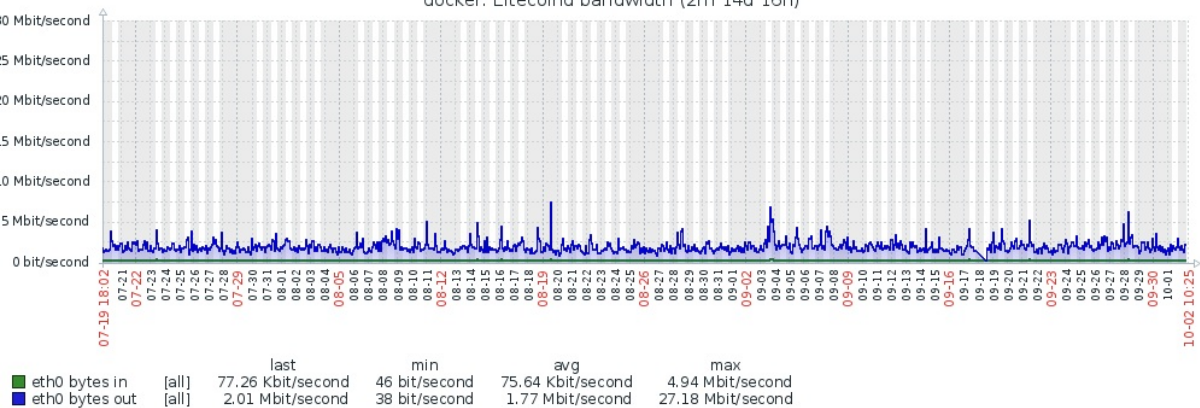

# Screens

Screens

Edit screen

All screens / LinuxTribe BlockChain Litecoin

Filter

Zoom: 5m 15m 30m 1h 2h 3h 6h 12h 1d 3d 7d 14d 1m 3m 6m 1y All

2018-07-19 18:02 - 2018-10-02 10:25 (now!)

Navigation controls: back, forward, and zoom buttons. Time range: « 1y 6m 1m 7d 1d 12h 1h 5m | 5m 1h 12h 1d 7d 1m 6m 1y » 2m 14d 16h 23m fixed

docker: Litecoinind cpu memory (2m 14d 16h)

docker: Litecoinind disk io (2m 14d 16h)

docker: Litecoinind bandwidth (2m 14d 16h)

docker: Litecoinind peers (2m 14d 16h)

	last	min	avg	max
peers in	[all] 40 peer	0 peer	38.14 peer	55 peer
peers out	[all] 8 peer	0 peer	8 peer	10 peer
peers in closewait	[all] 0 peer	0 peer	0 peer	5 peer
peers in established	[all] 39.5 peer	0 peer	37.84 peer	42 peer
peers in syn	[all] 0 peer	0 peer	0 peer	3 peer
peers out closewait	[all] 0 peer	0 peer	0 peer	0 peer
peers out established	[all] 8 peer	0 peer	8 peer	9 peer
peers out syn	[all] 0 peer	0 peer	0 peer	0 peer

docker: Litecoinind sync (2m 14d 16h)

	last	min	avg	max
sync progress	[max] 100 %	99,99 %	100 %	100 %