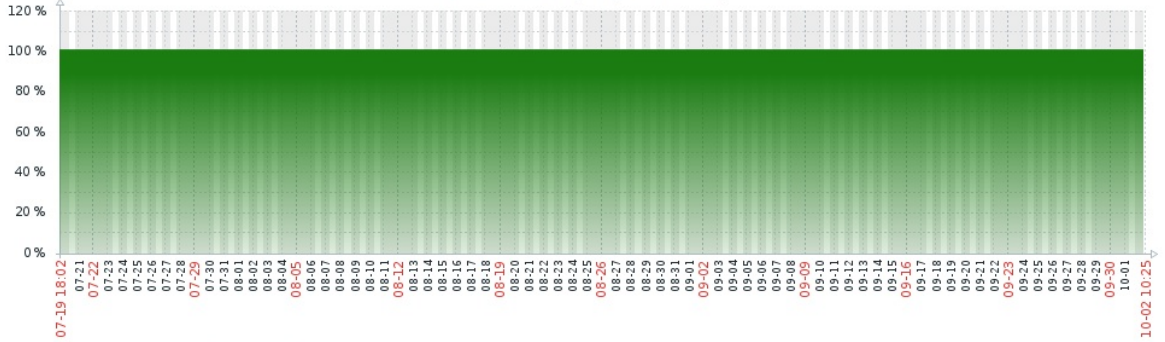

# Screens

Screens

Edit screen

All screens / LinuxTribe BlockChain Litecoin

Filter

Zoom: 5m 15m 30m 1h 2h 3h 6h 12h 1d 3d 7d 14d 1m 3m 6m 1y All

2018-07-19 18:02 - 2018-10-02 10:25 (now!)

Navigation controls: back, forward, and zoom buttons. Time range: « 1y 6m 1m 7d 1d 12h 1h 5m | 5m 1h 12h 1d 7d 1m 6m 1y » 2m 14d 16h 23m fixed

docker: Litecoinind cpu memory (2m 14d 16h)

docker: Litecoinind disk io (2m 14d 16h)

docker: Litecoinind bandwidth (2m 14d 16h)

docker: Litecoinind peers (2m 14d 16h)

	last	min	avg	max
peers in	[all] 40 peer	0 peer	38.14 peer	55 peer
peers out	[all] 8 peer	0 peer	8 peer	10 peer
peers in closewait	[all] 0 peer	0 peer	0 peer	5 peer
peers in established	[all] 39.5 peer	0 peer	37.84 peer	42 peer
peers in syn	[all] 0 peer	0 peer	0 peer	3 peer
peers out closewait	[all] 0 peer	0 peer	0 peer	0 peer
peers out established	[all] 8 peer	0 peer	8 peer	9 peer
peers out syn	[all] 0 peer	0 peer	0 peer	0 peer

docker: Litecoinind sync (2m 14d 16h)

	last	min	avg	max
sync progress	[max] 100 %	99,99 %	100 %	100 %