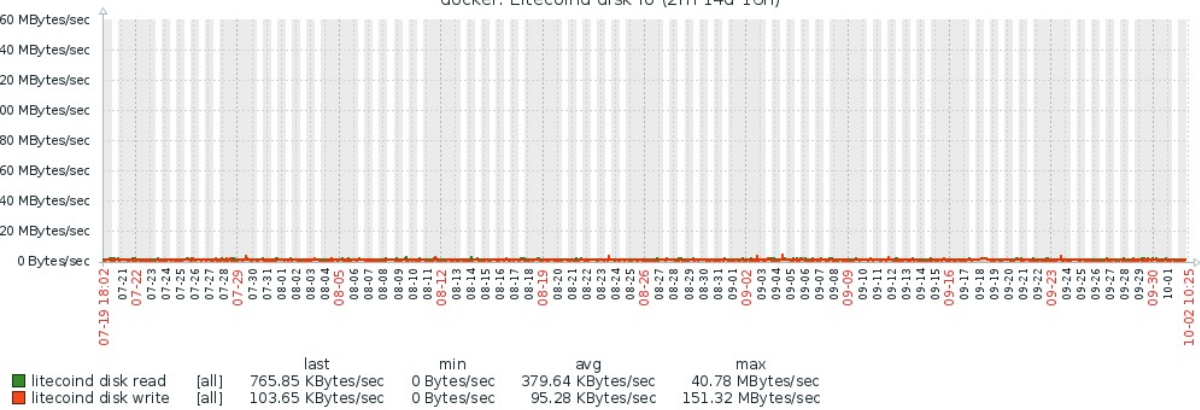

# Screens

Screens

Edit screen

All screens / LinuxTribe BlockChain Litecoin

Filter

Zoom: 5m 15m 30m 1h 2h 3h 6h 12h 1d 3d 7d 14d 1m 3m 6m 1y All

2018-07-19 18:02 - 2018-10-02 10:25 (now!)

Navigation controls: back, forward, and zoom buttons. Time range: « 1y 6m 1m 7d 1d 12h 1h 5m | 5m 1h 12h 1d 7d 1m 6m 1y » 2m 14d 16h 23m fixed

docker: Litecoinind cpu memory (2m 14d 16h)

docker: Litecoinind disk io (2m 14d 16h)

docker: Litecoinind bandwidth (2m 14d 16h)

docker: Litecoinind peers (2m 14d 16h)

	last	min	avg	max
peers in	[all] 40 peer	0 peer	38.14 peer	55 peer
peers out	[all] 8 peer	0 peer	8 peer	10 peer
peers in closewait	[all] 0 peer	0 peer	0 peer	5 peer
peers in established	[all] 39.5 peer	0 peer	37.84 peer	42 peer
peers in syn	[all] 0 peer	0 peer	0 peer	3 peer
peers out closewait	[all] 0 peer	0 peer	0 peer	0 peer
peers out established	[all] 8 peer	0 peer	8 peer	9 peer
peers out syn	[all] 0 peer	0 peer	0 peer	0 peer

docker: Litecoinind sync (2m 14d 16h)

	last	min	avg	max
sync progress	[max] 100 %	99,99 %	100 %	100 %