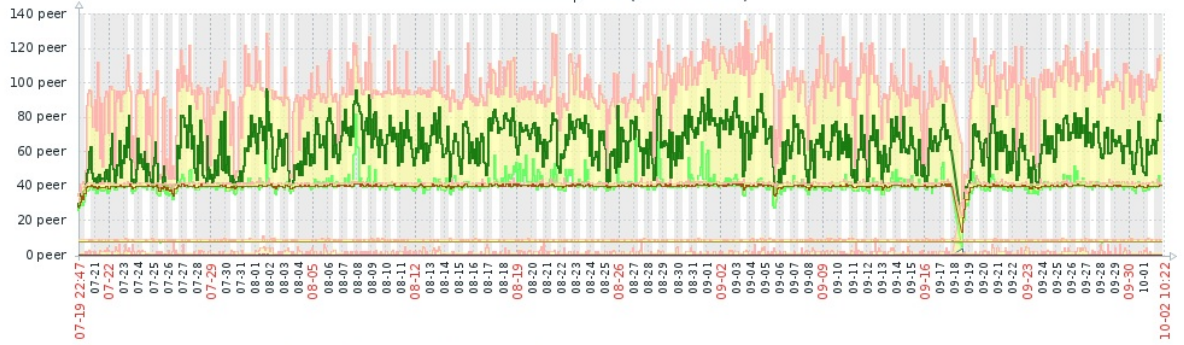

docker: Bitcoin cpu memory (2m 14d 11h)

docker: Bitcoin disk io (2m 14d 11h)

docker: Bitcoin bandwidth (2m 14d 11h)

docker: Bitcoin peers (2m 14d 11h)

	last	min	avg	max
peers in	[all] 77.5 peer	4 peer	63.25 peer	136 peer
peers out	[all] 8 peer	7 peer	8 peer	11 peer
peers in closewait	[all] 0 peer	0 peer	0.0039 peer	31 peer
peers in established	[all] 40.5 peer	5 peer	39.9 peer	46 peer
peers in syn	[all] 0 peer	0 peer	0.0022 peer	10 peer
peers out closewait	[all] 0 peer	0 peer	0 peer	1 peer
peers out established	[all] 8 peer	7 peer	8 peer	9 peer
peers out syn	[all] 0 peer	0 peer	0 peer	0 peer

docker: Bitcoin sync (2m 14d 11h)

	last	min	avg	max
sync progress	[max] 100 %	99.91 %	100 %	100 %