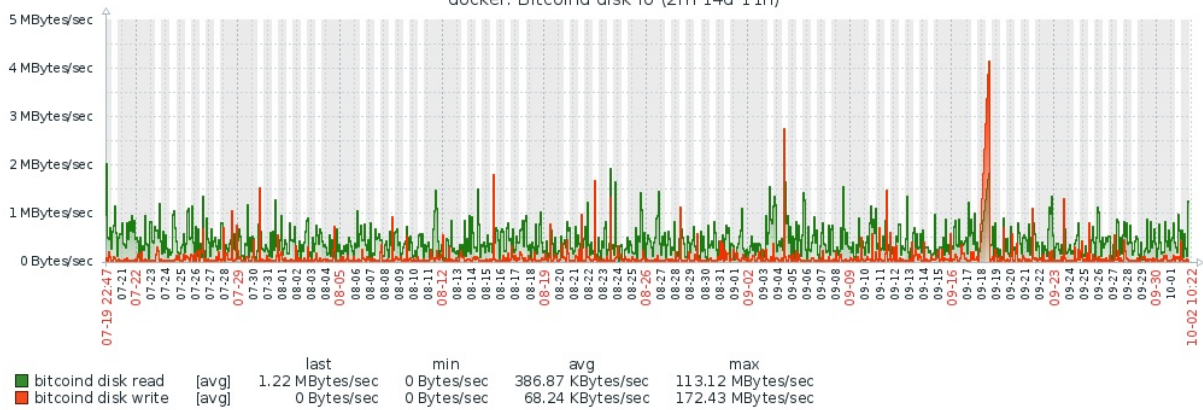

Screens

Screens

Edit screen

All screens / LinuxTribe BlockChain Bitcoin

Filter

Zoom: 5m 15m 30m 1h 2h 3h 6h 12h 1d 3d 7d 14d 1m 3m 6m 1y All

2018-07-19 22:47 - 2018-10-02 10:22 (now!)

« 1y 6m 1m 7d 1d 12h 1h 5m | 5m 1h 12h 1d 7d 1m 6m 1y » 2m 14d 11h 35m fixed

docker: Bitcoin cpu memory (2m 14d 11h)

docker: Bitcoin disk io (2m 14d 11h)

docker: Bitcoin bandwidth (2m 14d 11h)

docker: Bitcoin peers (2m 14d 11h)

	last	min	avg	max
peers in	[all] 77.5 peer	4 peer	63.25 peer	136 peer
peers out	[all] 8 peer	7 peer	8 peer	11 peer
peers in closewait	[all] 0 peer	0 peer	0.0039 peer	31 peer
peers in established	[all] 40.5 peer	5 peer	39.9 peer	46 peer
peers in syn	[all] 0 peer	0 peer	0.0022 peer	10 peer
peers out closewait	[all] 0 peer	0 peer	0 peer	1 peer
peers out established	[all] 8 peer	7 peer	8 peer	9 peer
peers out syn	[all] 0 peer	0 peer	0 peer	0 peer

docker: Bitcoin sync (2m 14d 11h)

	last	min	avg	max
sync progress	[max] 100 %	99.91 %	100 %	100 %