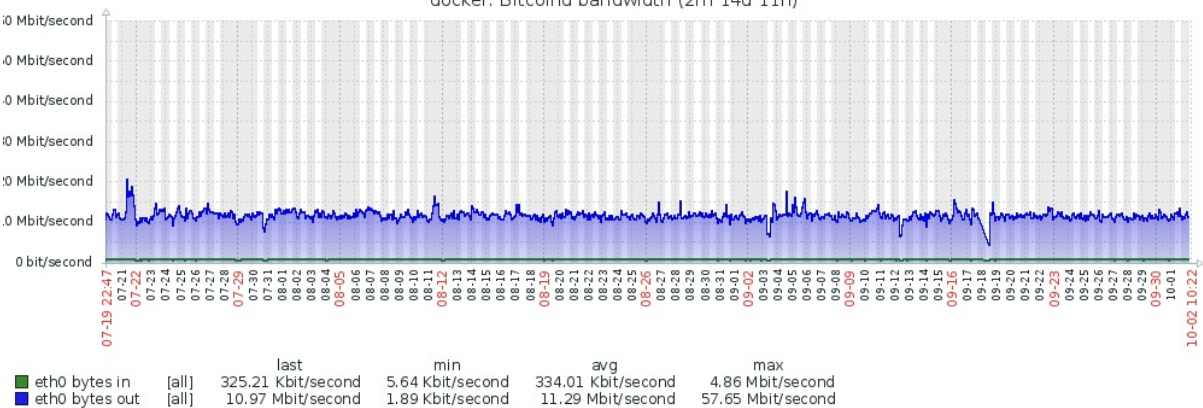

Screens

Screens

Edit screen

All screens / LinuxTribe BlockChain Bitcoin

Filter

Zoom: 5m 15m 30m 1h 2h 3h 6h 12h 1d 3d 7d 14d 1m 3m 6m 1y All

2018-07-19 22:47 - 2018-10-02 10:22 (now!)

« 1y 6m 1m 7d 1d 12h 1h 5m | 5m 1h 12h 1d 7d 1m 6m 1y » 2m 14d 11h 35m fixed

docker: Bitcoin cpu memory (2m 14d 11h)

docker: Bitcoin disk io (2m 14d 11h)

docker: Bitcoin bandwidth (2m 14d 11h)

docker: Bitcoin peers (2m 14d 11h)

	last	min	avg	max
peers in	[all] 77.5 peer	4 peer	63.25 peer	136 peer
peers out	[all] 8 peer	7 peer	8 peer	11 peer
peers in closewait	[all] 0 peer	0 peer	0.0039 peer	31 peer
peers in established	[all] 40.5 peer	5 peer	39.9 peer	46 peer
peers in syn	[all] 0 peer	0 peer	0.0022 peer	10 peer
peers out closewait	[all] 0 peer	0 peer	0 peer	1 peer
peers out established	[all] 8 peer	7 peer	8 peer	9 peer
peers out syn	[all] 0 peer	0 peer	0 peer	0 peer

docker: Bitcoin sync (2m 14d 11h)

	last	min	avg	max
sync progress	[max] 100 %	99.91 %	100 %	100 %