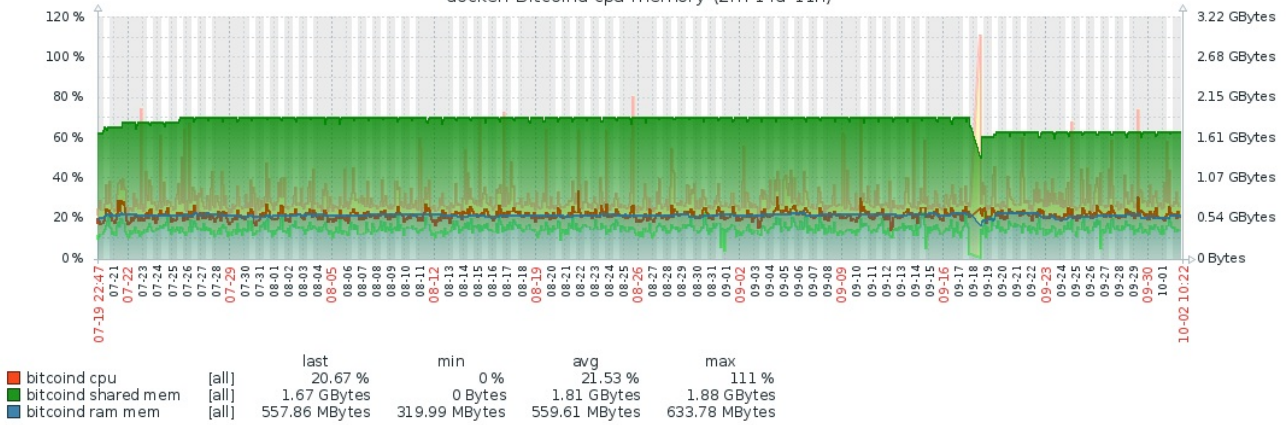

Screens

Screens

Edit screen

All screens / LinuxTribe BlockChain Bitcoin

Filter

Zoom: 5m 15m 30m 1h 2h 3h 6h 12h 1d 3d 7d 14d 1m 3m 6m 1y All

2018-07-19 22:47 - 2018-10-02 10:22 (now!)

« 1y 6m 1m 7d 1d 12h 1h 5m | 5m 1h 12h 1d 7d 1m 6m 1y » 2m 14d 11h 35m fixed

docker: Bitcoin cpu memory (2m 14d 11h)

docker: Bitcoin disk io (2m 14d 11h)

docker: Bitcoin bandwidth (2m 14d 11h)

docker: Bitcoin peers (2m 14d 11h)

	last	min	avg	max
peers in	[all] 77.5 peer	4 peer	63.25 peer	136 peer
peers out	[all] 8 peer	7 peer	8 peer	11 peer
peers in closewait	[all] 0 peer	0 peer	0.0039 peer	31 peer
peers in established	[all] 40.5 peer	5 peer	39.9 peer	46 peer
peers in syn	[all] 0 peer	0 peer	0.0022 peer	10 peer
peers out closewait	[all] 0 peer	0 peer	0 peer	1 peer
peers out established	[all] 8 peer	7 peer	8 peer	9 peer
peers out syn	[all] 0 peer	0 peer	0 peer	0 peer

docker: Bitcoin sync (2m 14d 11h)

	last	min	avg	max
sync progress	[max] 100 %	99.91 %	100 %	100 %