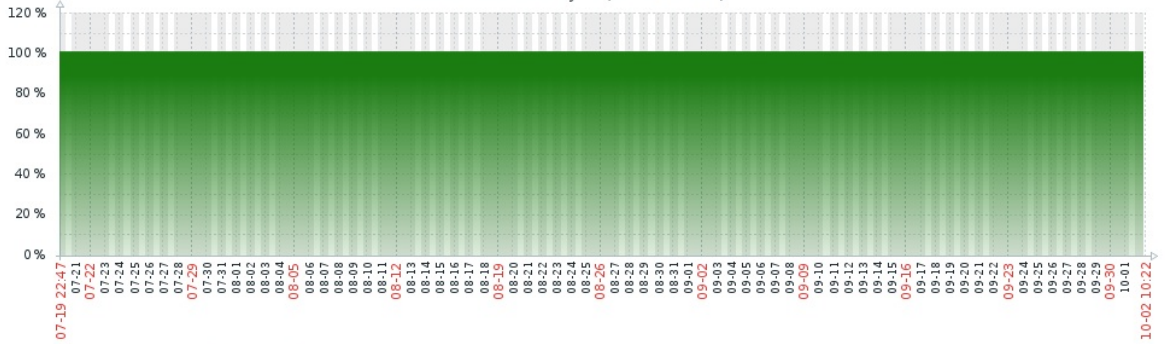

docker: Bitcoin cpu memory (2m 14d 11h)

docker: Bitcoin disk io (2m 14d 11h)

docker: Bitcoin bandwidth (2m 14d 11h)

docker: Bitcoin peers (2m 14d 11h)

	last	min	avg	max
peers in	[all] 77.5 peer	4 peer	63.25 peer	136 peer
peers out	[all] 8 peer	7 peer	8 peer	11 peer
peers in closewait	[all] 0 peer	0 peer	0.0039 peer	31 peer
peers in established	[all] 40.5 peer	5 peer	39.9 peer	46 peer
peers in syn	[all] 0 peer	0 peer	0.0022 peer	10 peer
peers out closewait	[all] 0 peer	0 peer	0 peer	1 peer
peers out established	[all] 8 peer	7 peer	8 peer	9 peer
peers out syn	[all] 0 peer	0 peer	0 peer	0 peer

docker: Bitcoin sync (2m 14d 11h)

	last	min	avg	max
sync progress	[max] 100 %	99.91 %	100 %	100 %